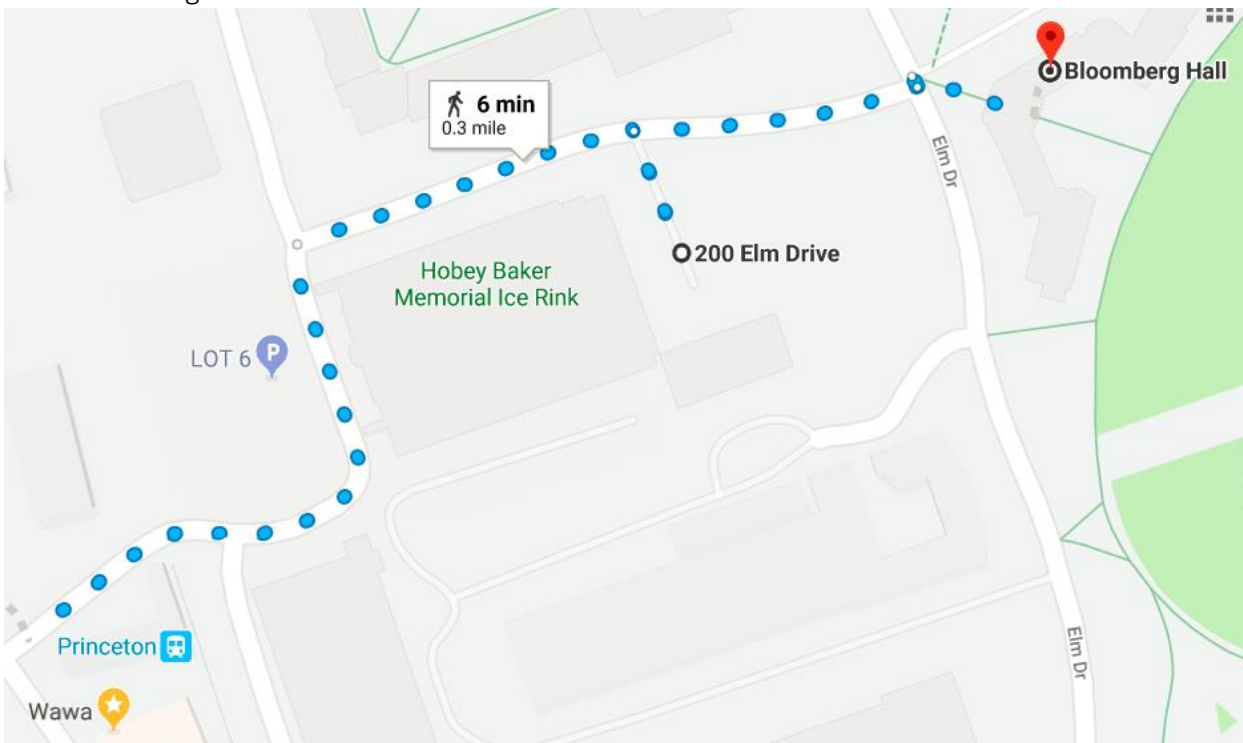

9. Arrive at Princeton Station

The Bloomberg Hall is six minutes' walk from the train station.