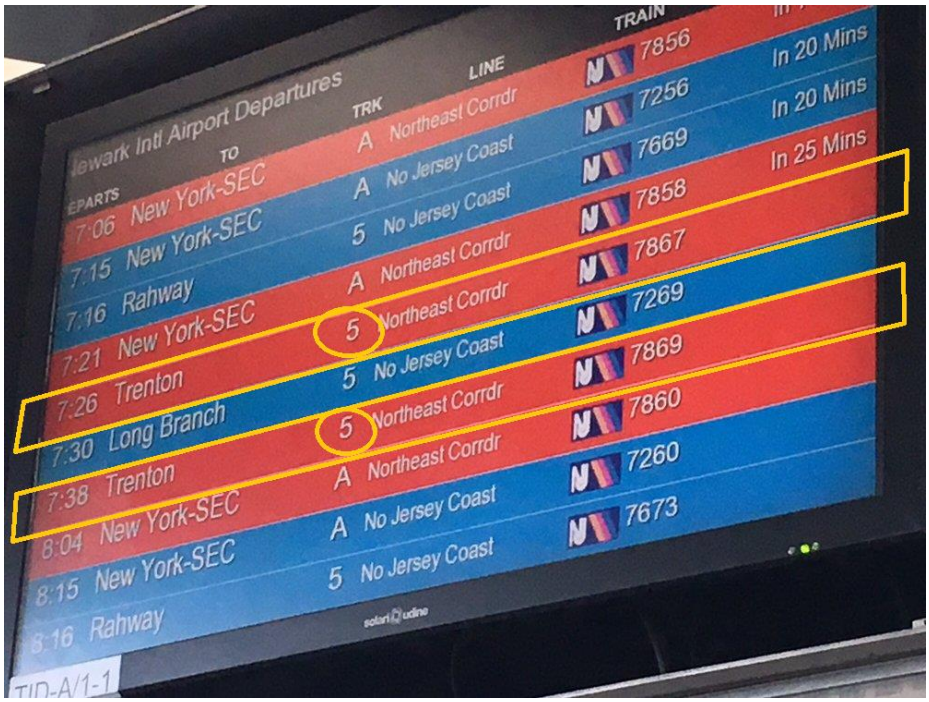

Not all Northeast Corridor trains stop at Princeton Junction or Princeton. The following cheat sheet shows which ones run between **Newark Int'l Airport Station** and **Princeton Junction** in weekday afternoons.