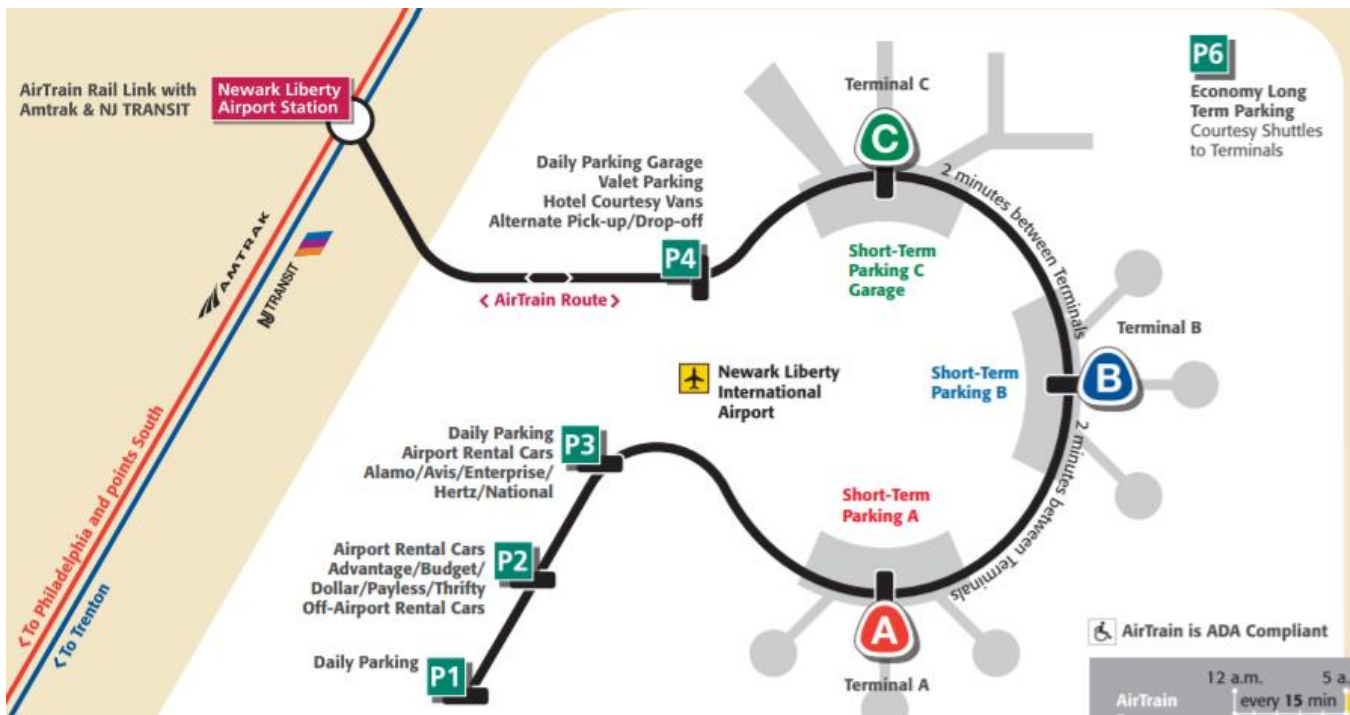

### 1. Look for AirTrain at your terminal.

## 3. Scan tickets to take the AirTrain.

## 4. AirTrain Route

Terminal A → Terminal B → Terminal C → P4 → AirTrain Rail Link, which is the Newark Int'l Airport Station, where you will board NJ Transit.

**5. Get off at AirTrain Rail Link and proceed to the platform of Northeast Corridor Line.**

Princeton is in the same direction as Trenton and Philadelphia.

You will take **Northeast Corridor Line**, which makes stops at Princeton Junction and Princeton Station on its way to **Trenton**.

Informational screens can be found hanging overhead on the platform and in the glass waiting room.