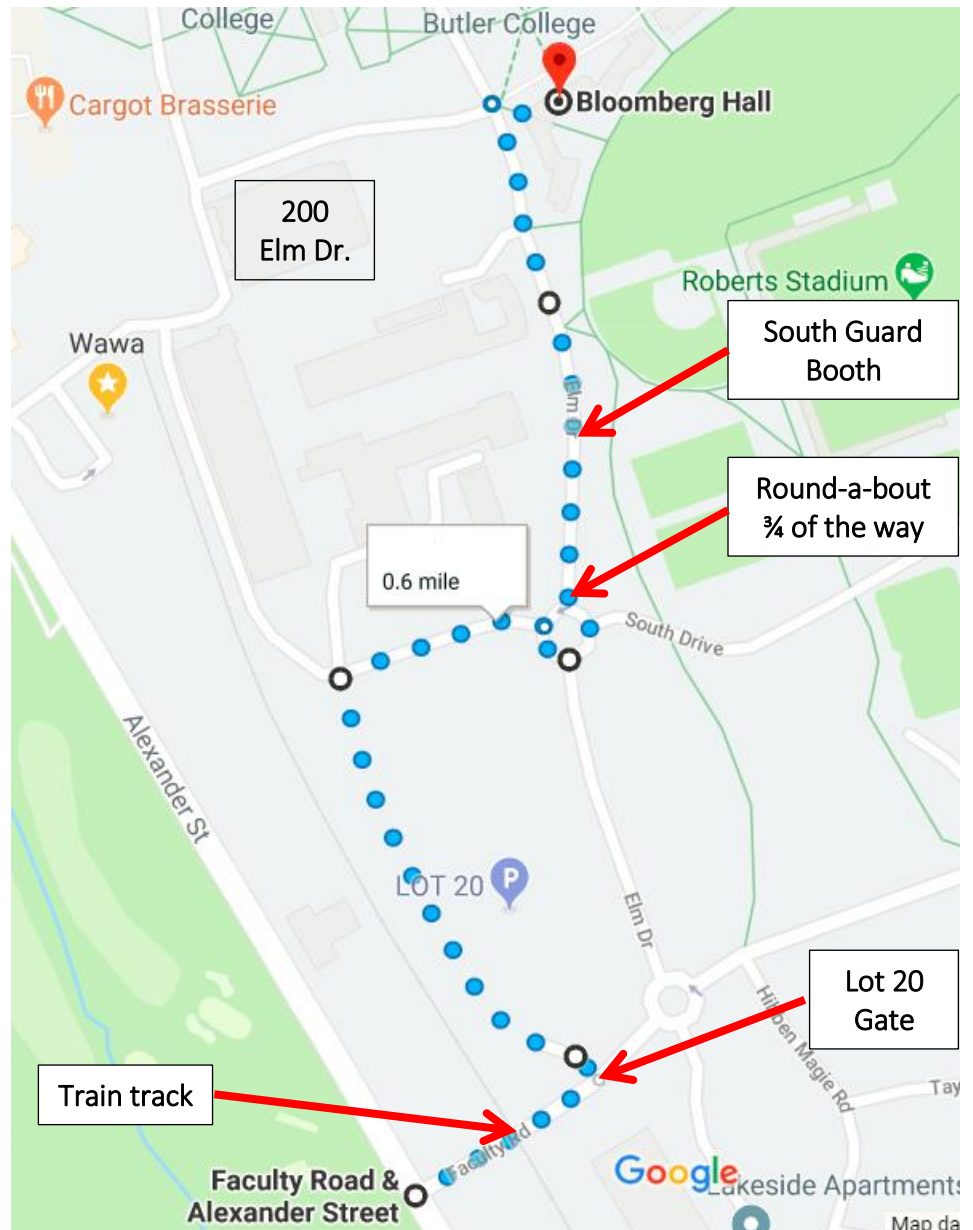

Getting From the Newark Airport to Princeton

By Taxi or Shuttle

If you are taking taxi/shuttle to the student dorm, use 200 Elm Drive, Princeton NJ 08544 as your destination and give the following instruction to the driver:

Instruction to taxi/shuttle driver:

Due to road closure on the campus, please exit **US-1 South** from **Alexander Street**, not Washington Road.

Turn off Alexander Street onto **Faculty Road**. After crossing over the **train tracks** and before the circular drive there is a big gate on the **left**, **LOT 20 Gate**. That is where you would turn in.

Bear to the left and follow road up to the **stop sign**. Make a **right** and proceed to the round-a-bout $\frac{3}{4}$ of the way around to the **guard booth**. The guard will allow the shuttles to 200 Elm to get keys and guests can either walk to Bloomberg or get dropped off.

Shuttles/taxis must exit the same way they entered campus.